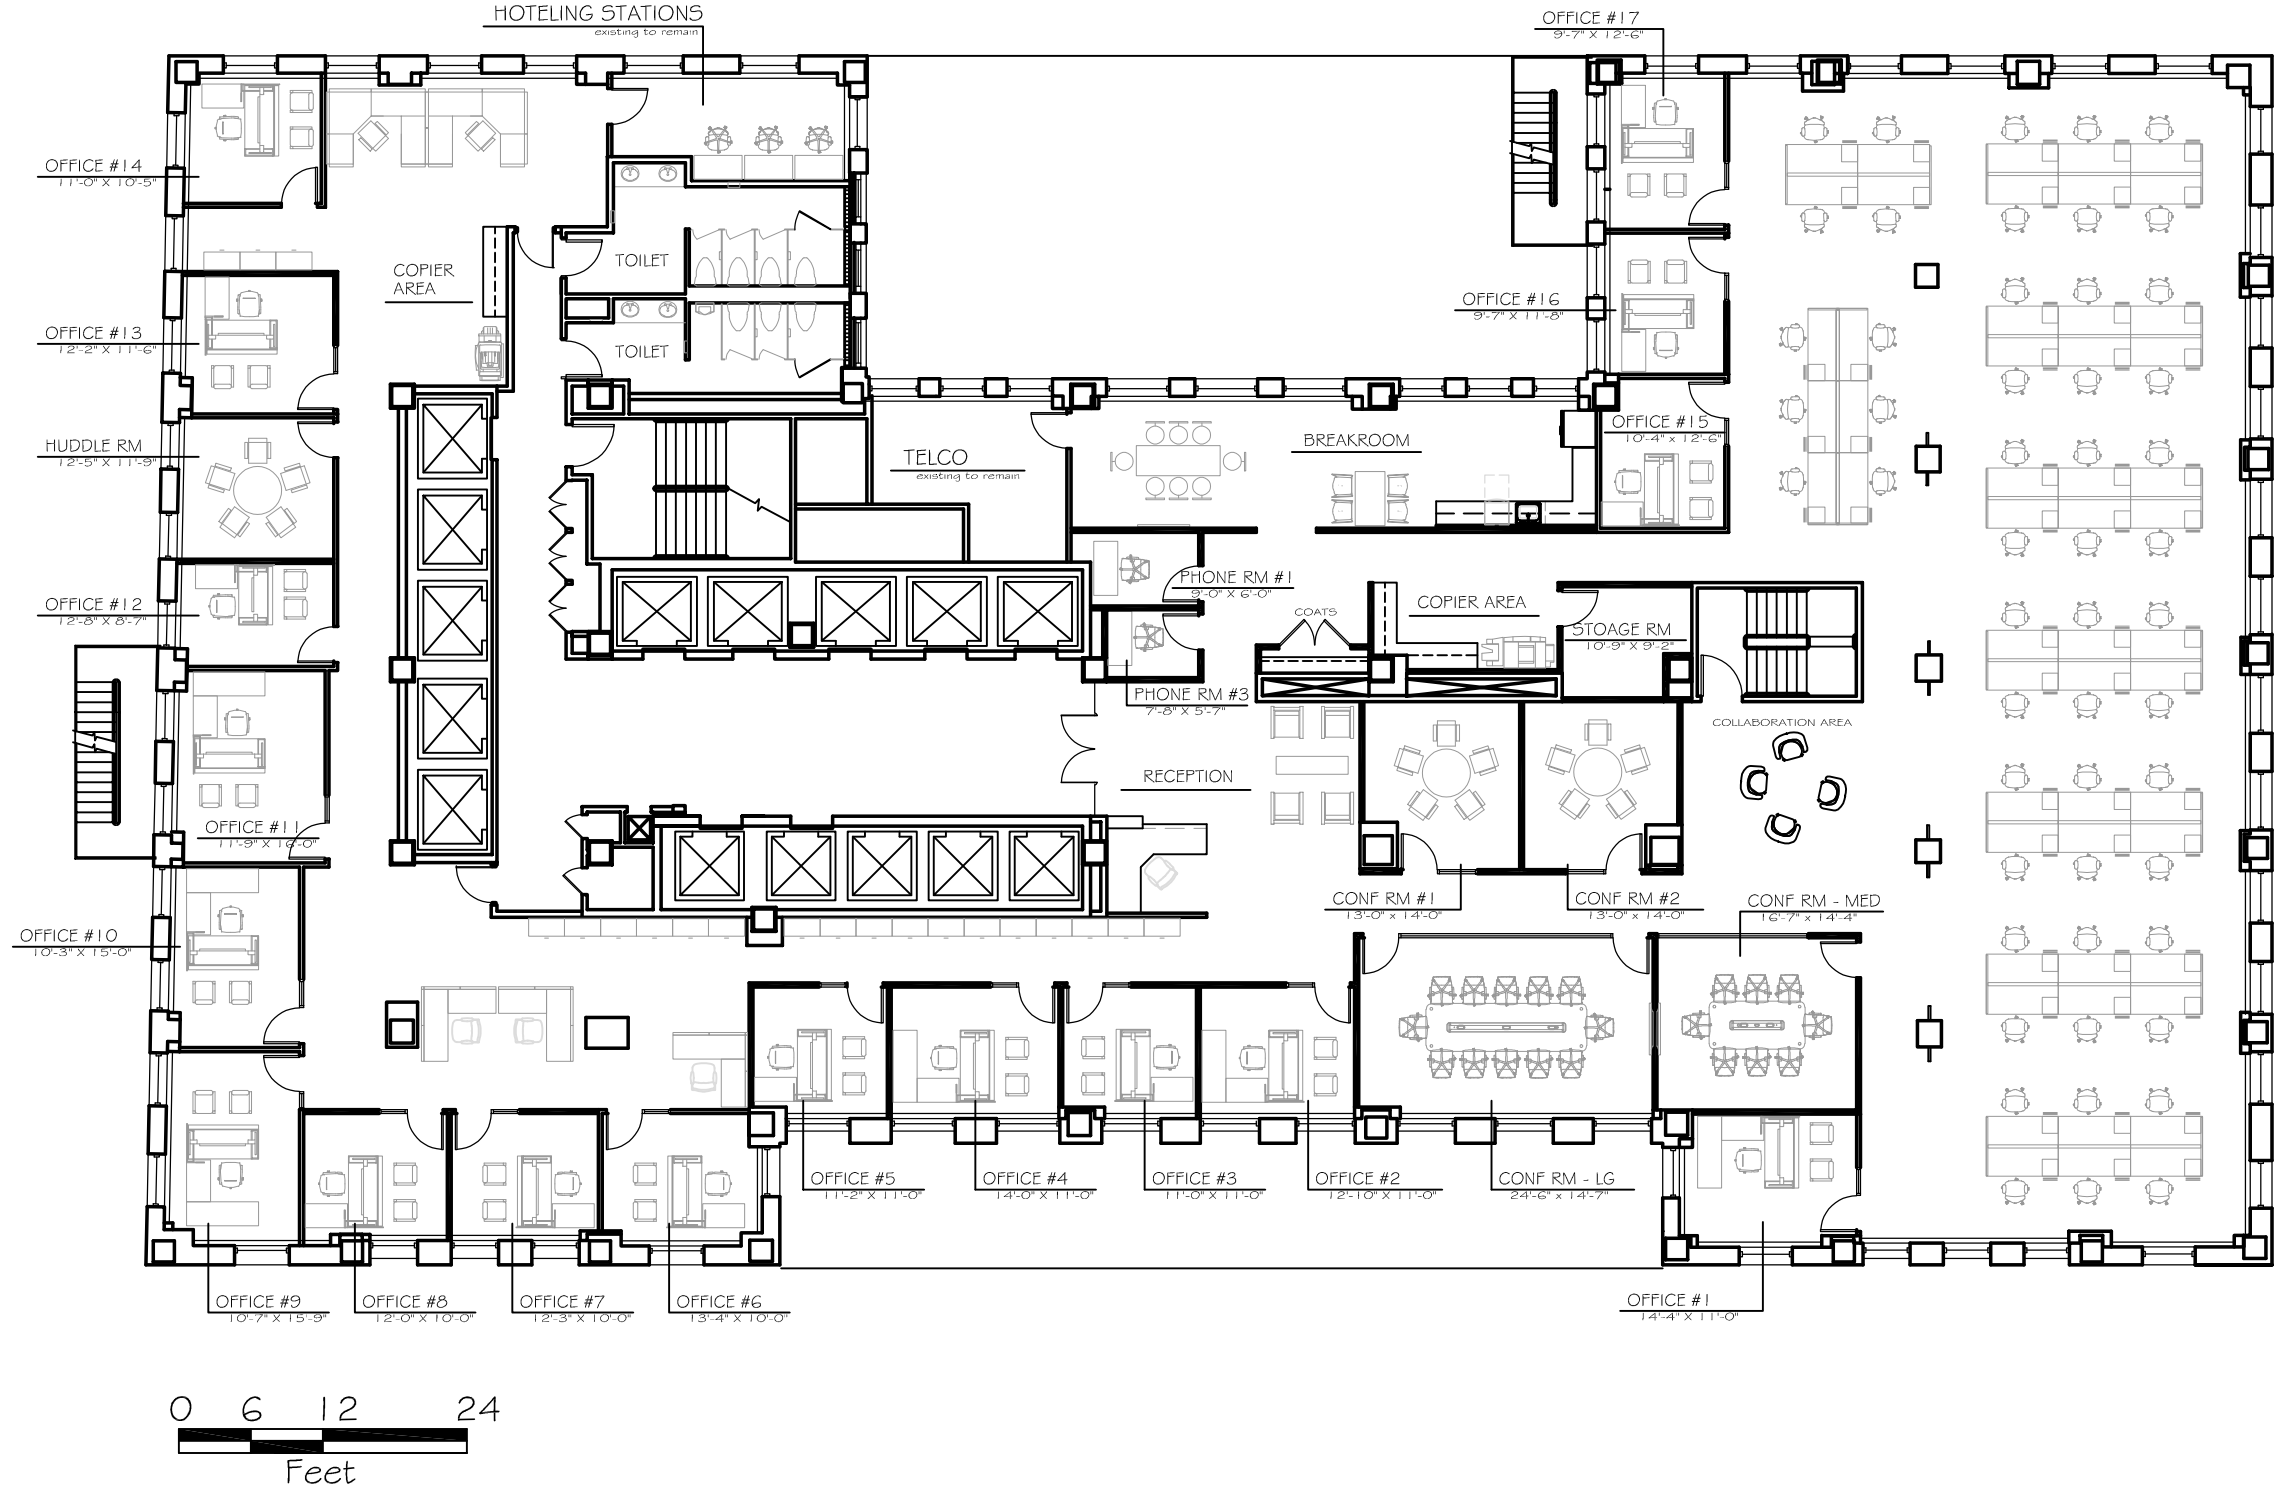

Conceptual Plan

DRAWING

B

Proposed new offices for:
Spec Suite 700
Address: One North LaSalle

7th FLOOR

HS
HYDZIK SCHADE ASSOCIATES, LTD.
135 50, LASALLE STREET, SUITE 3710
CHICAGO, IL 60603 P. 312.236.9366
INTERIOR ARCHITECTURE + DESIGN

PRO #ONL2114

03/09/21
03/08/21

drawn
KKM